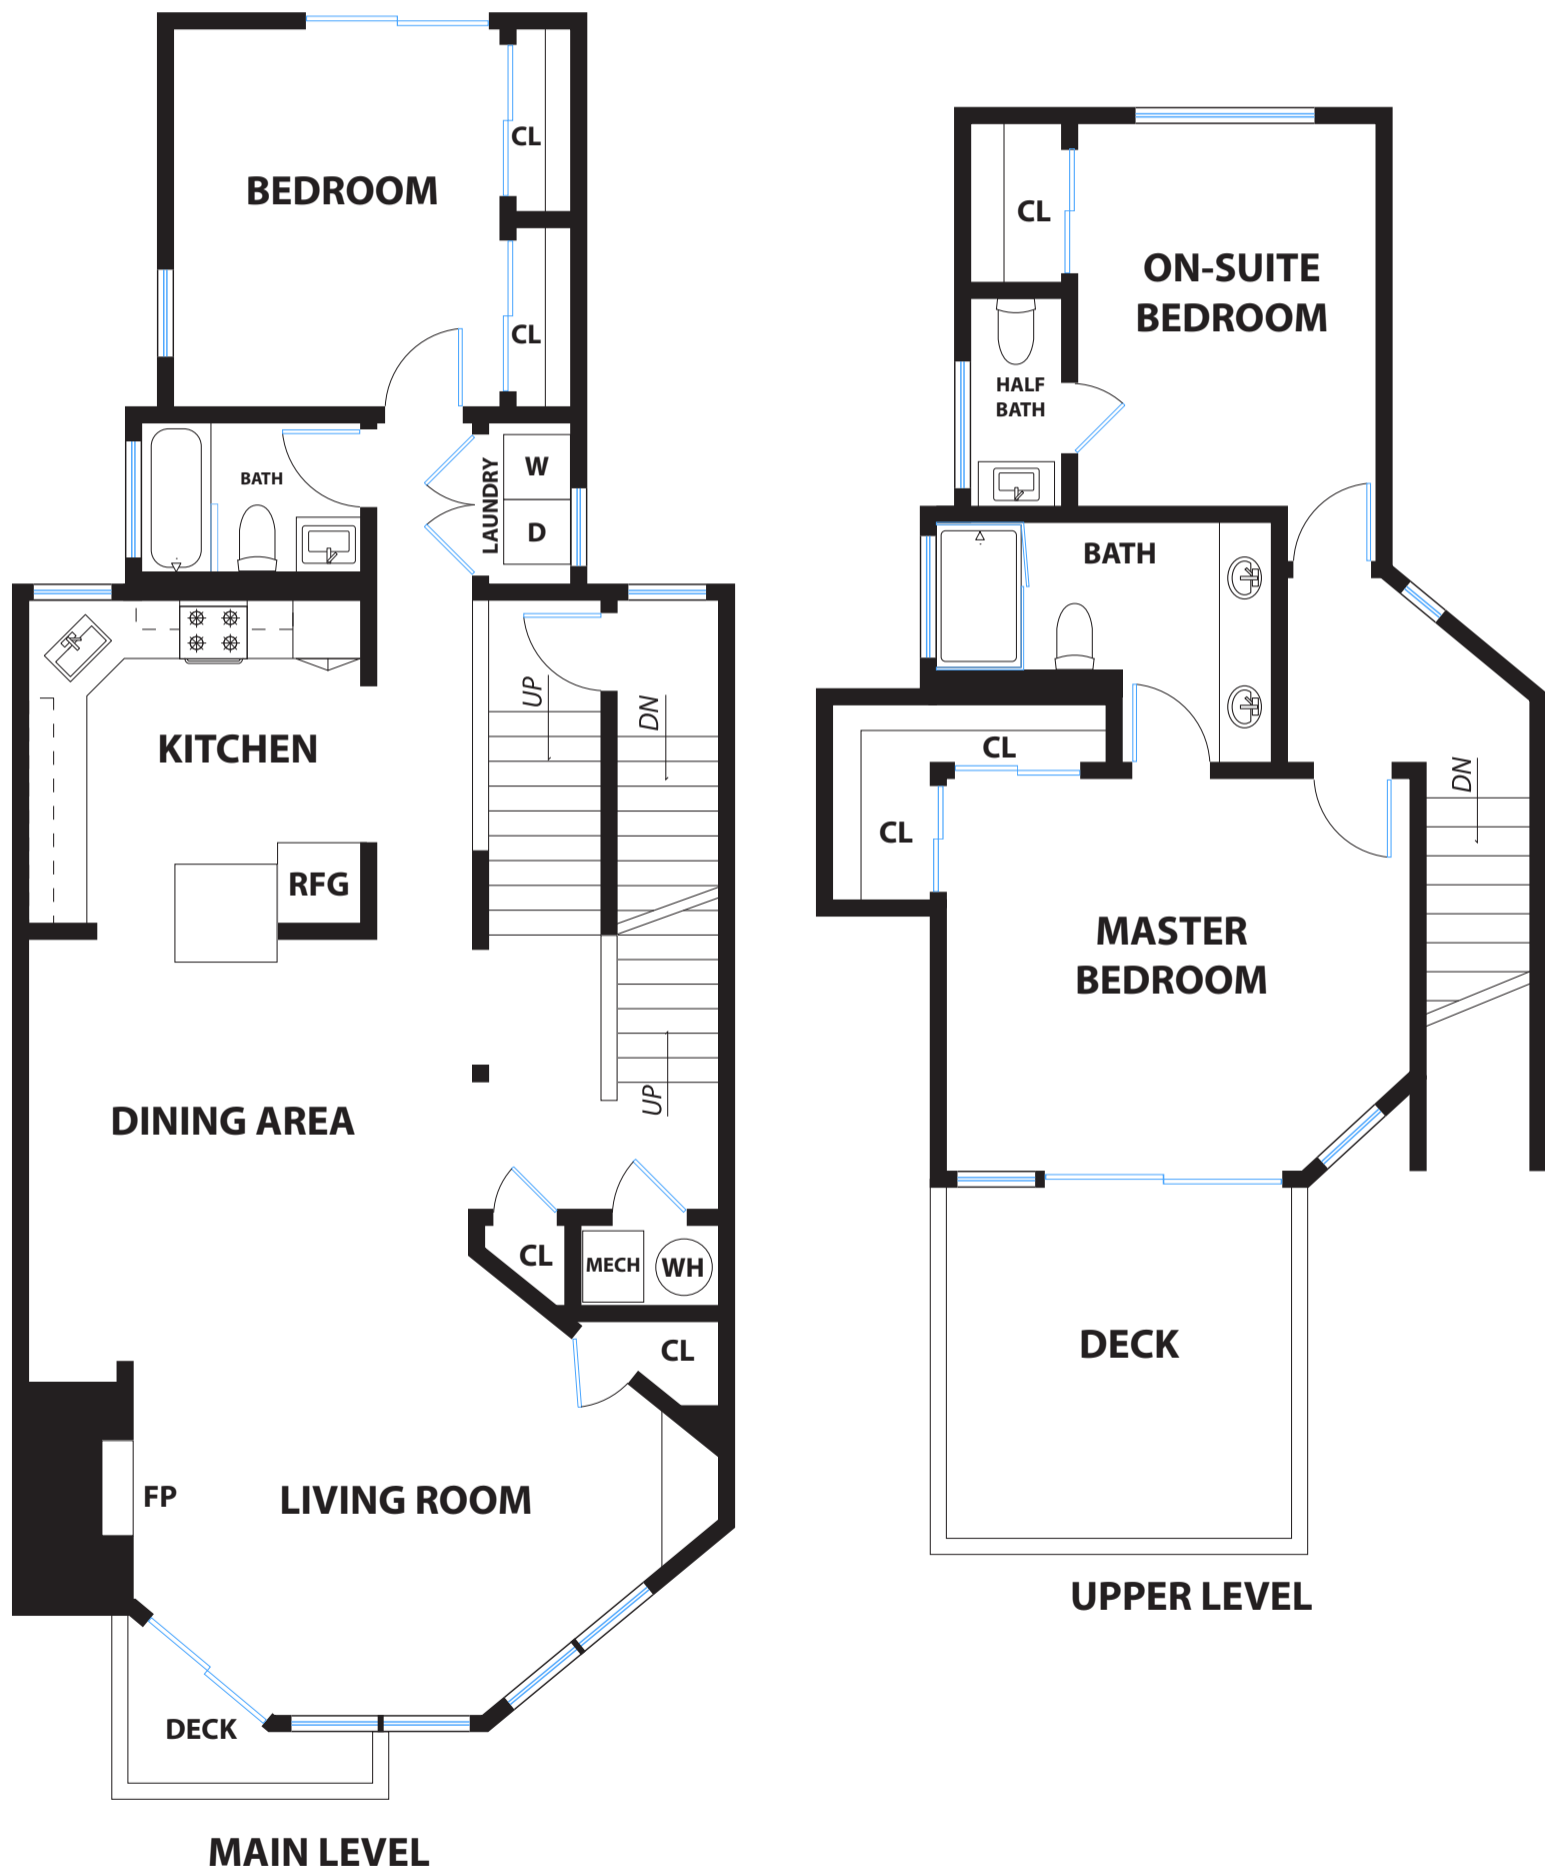

1020 CHURCH STREET #2

SAN FRANCISCO

PRESENTED BY : LANCE R. KING & SIERRA SANDERS

DISCLAIMER: RENDERING BY OPEN HOMES PHOTOGRAPHY. ALL MEASUREMENTS ARE APPROXIMATE AND MAY NOT BE EXACT.
DO NOT RELY ON THE ACCURACY OF THIS FLOOR PLAN WHEN DETERMINING THE PRICE OF A PROPERTY OR MAKING DECISIONS
REGARDING BUYING OR SELLING OF PROPERTIES WITHOUT INDEPENDENT VERIFICATION.